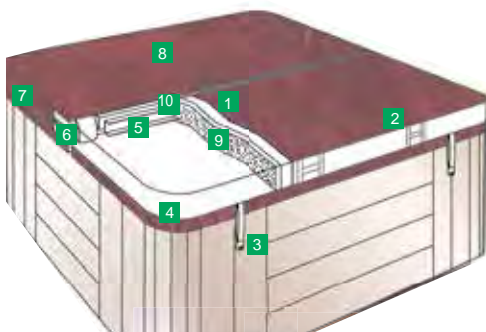

Thermo-light

Every spa needs a cover to keep in the heat and keep debris out. For larger or free-form in-ground spas where regular foam spa covers can be too heavy or cannot be installed, the Custom Spa Cover Team brings you our Thermo-Light Floating Spa Cover. Thermo-Light covers feature a five-year limited warranty.

Note: Thermo-Light Floating Spa Covers are not designed to meet A.S.T.M. standards for safety covers.

Thermo-Light spa covers are designed to provide better heat retention and reduce the amount of debris entering your spa only. Thermo-Light spa covers are not designed to support weight.

*Thermo-Light cover measurements should be water's edge not cabinet or acrylic measurements.

- Due to the added weight of the fiberglass reinforced plastic sheets on our Ultra foam, we do not put straps on Ultra covers over 96" because if incorrectly used as handles they will tear. For covers not receiving straps, you must order a hold-down kit in order to meet A.S.T.M. Safety Standards. Please specify what type of material (concrete, wood, etc.) the hold down straps will anchor into.
- Covers over 108" may require liability waivers.

Quality features built into every Custom Spa Cover